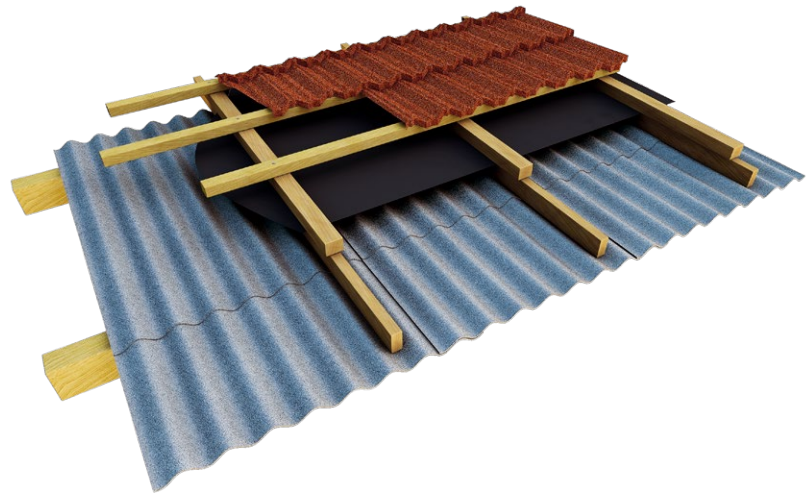

GERARD[®] ROOFS

IDEAL FOR REROOFING

 **GERARD**
The worry-proof roof

EASY AND QUICK ON CLAY & CONCRETE

1

Time to reroof these old clay tiles!

2

Only new battens are needed for superlight GERARD®. No money and time needed for a complete new roof structure.

3

Installation is quick and precise thanks to GERARD® roofers and the large, light GERARD® panels.

4

Another proud home with a beautiful brand new GERARD® roof.

EASY AND QUICK ON FIBER CEMENT

Are you annoyed that you need to fix your fiber cement roof after each severe storm? Did the latest hail storm destroy your roof?

Replace it with extreme weather resistant GERARD®, which offers you a 50 year warranty!

Our roofings system is resistant to damage from hail stones up to 30 mm. Even a massive hail stone as large as 90 mm cannot penetrate GERARD® roofs, thus the roof's weather security remains intact.

With GERARD® you can also save time and money because there is no need to reinforce your roof structure.

Our light weight GERARD® can be placed right on the top of your current asphalt shingle roof!

Thanks to its volcanic stone coverage it will not only protect your home but enhance its beauty for decades to come.