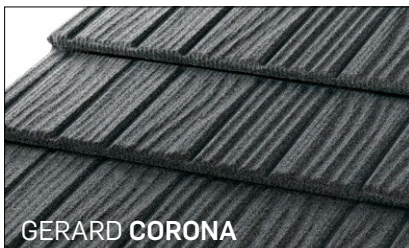

FOR 50 YEARS: ROOF SORTED

GERARD® comes with 50 years weatherproof warranty. Roof is sorted not only for you but for your grandchildren as well.

Before

After

ROOFTG Europe
 Michielenweg 3,
 3700 Tongeren, Belgium
 Phone: (+32) 12 24 18 01
 Fax: (+32) 12 24 18 02
 Email: info.europe@rooftg.com